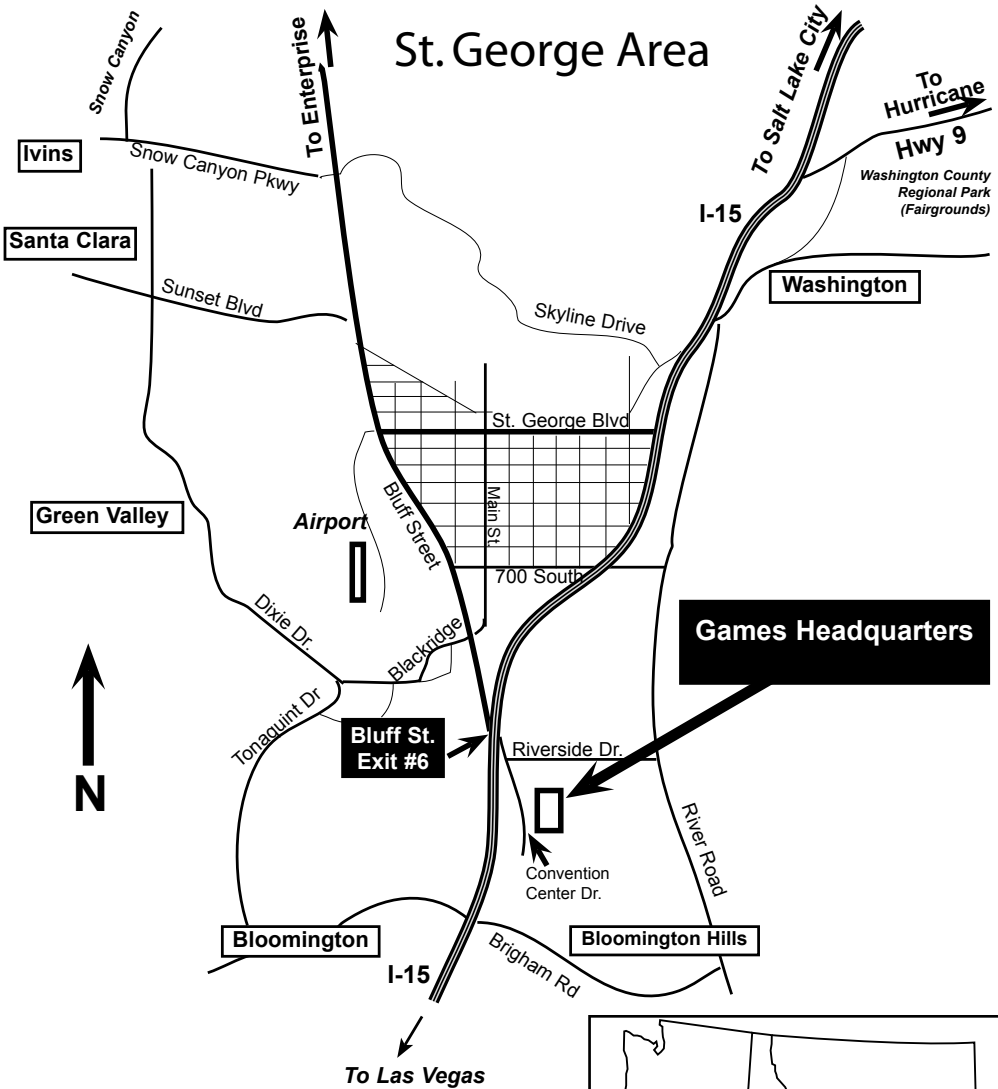

# Directions to the Games Headquarters at the Dixie Center

## Traveling South on I-15

Take Exit 6 - Bluff Street, turn left onto Bluff Street, get in right lane. Turn right at the first street (past the freeway exit) on your right (Convention Center Drive). Straight ahead, on the left, are the Games Headquarters at the Dixie Center.

## Traveling North on I-15

Take Exit 6 - Bluff Street and turn right onto Bluff Street. Turn right at the first street on your right (Convention Center Drive). Straight ahead, on the left, are the Games Headquarters at the Dixie Center.

**Saturday, October 18: Closed**