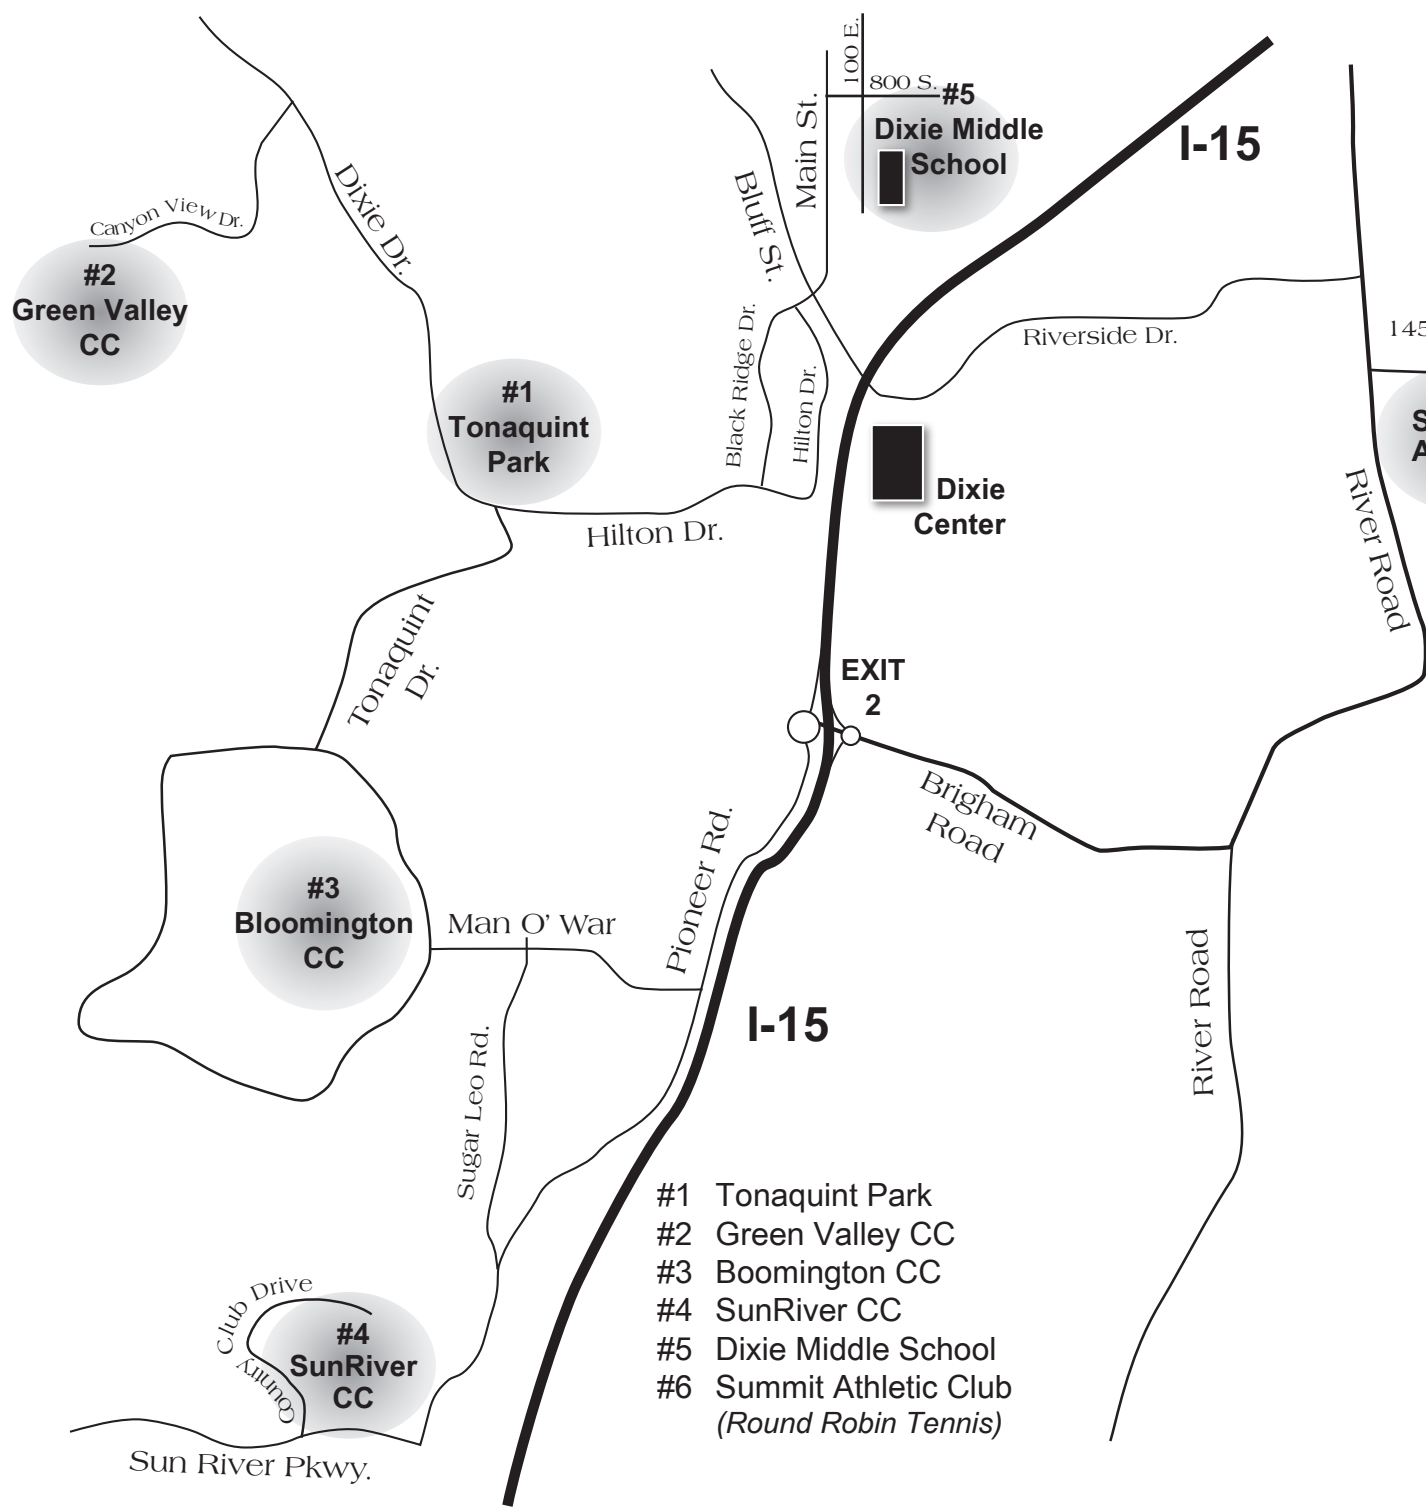

TENNIS

- #1 Tonaquint Park
- #2 Green Valley CC
- #3 Bloomington CC
- #4 SunRiver CC
- #5 Dixie Middle School
- #6 Summit Athletic Club
(Round Robin Tennis)

Map is not to scale.